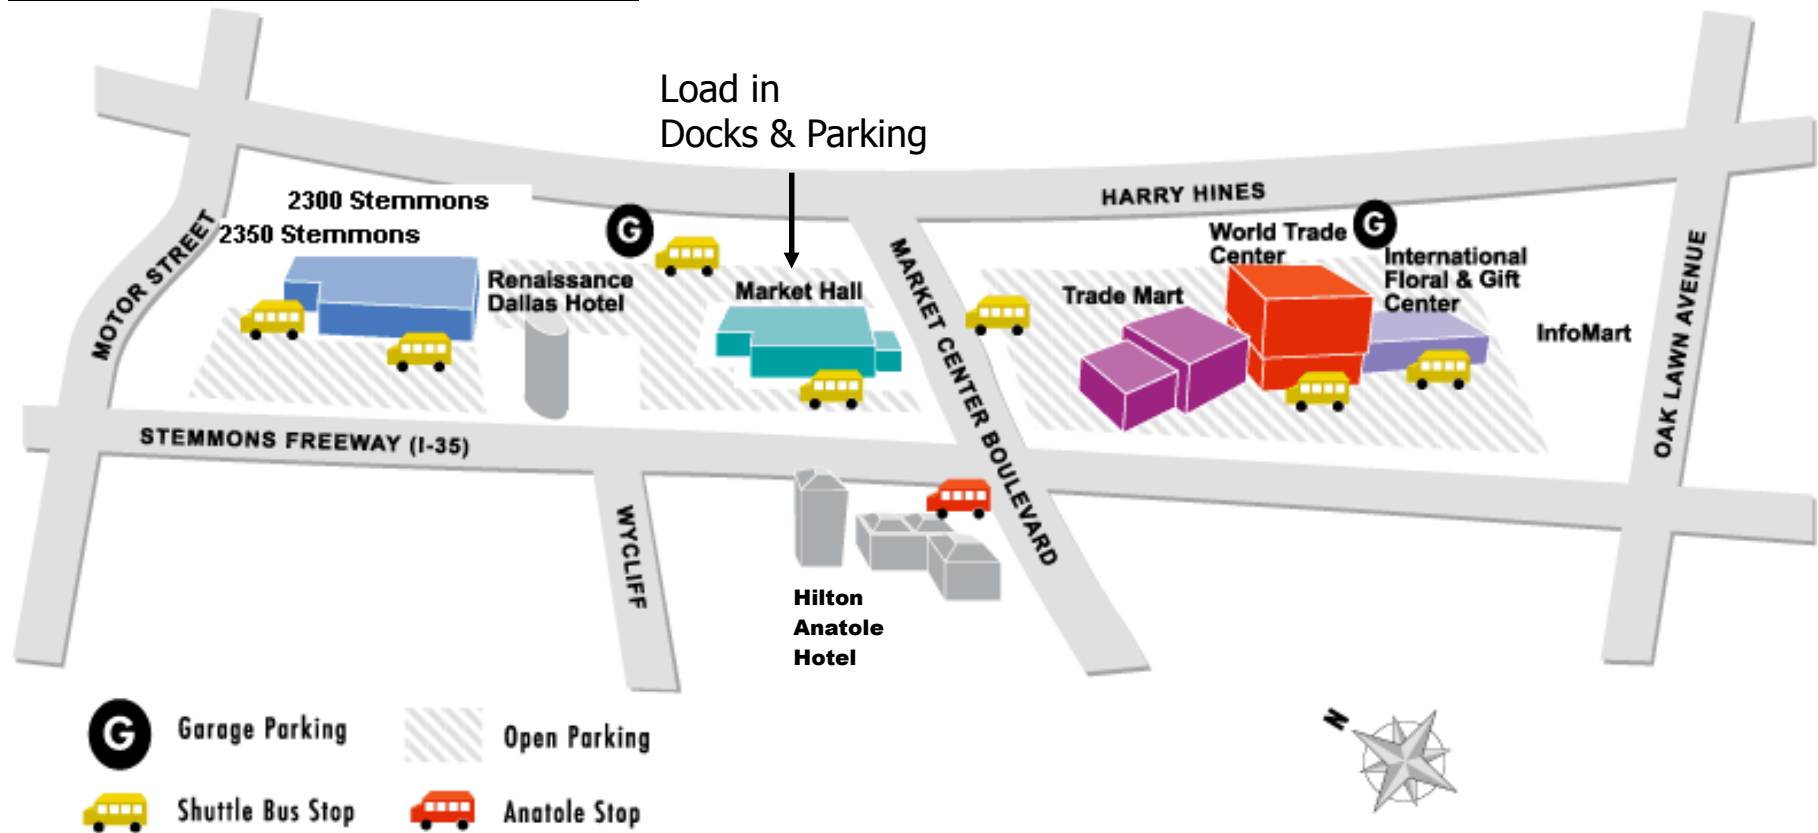

Partyfest 2012

Exhibitors set up Tuesday January 10th 9:00am-6:00pm
Day of Event Wednesday January 11th 11:00am-4:00pm

Dallas Market Hall (North Hall) 2200 Stemmons Frwy. (I 35 @ Market Center Blvd.)

Call Applause Productions for more information (214) 652-4300

Partyfest Exhibition Load-in Area

There are 3 load-in Docks & Parking on the back side of **Dallas Market Hall (North Hall)**.

Entrance to load-in area is off **Market Center Blvd.**

Please **check in prior** to unloading. (You will be able to determine which dock is closest to your booth area)

Partyfest 2010

Wednesday, January 27th 11:00am-4:00pm
Dallas Market Hall Dallas, Texas

Dallas Market Hall (North Hall) 2200 Stemmons Frwy. (I 35 @ Market Center Blvd.)

Call Applause Productions for more information (214) 652-4300